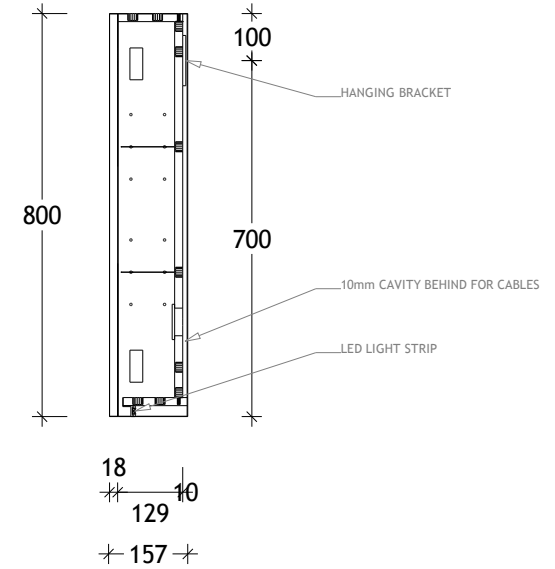

NAME:	LONDON SHAVER - TLSC4080
SIZE:	400
WK/WH:	-
CONFIGURATION:	LEFT HINGE DOOR

Please note: Door comes hinged on the left hand side as standard unless otherwise specified