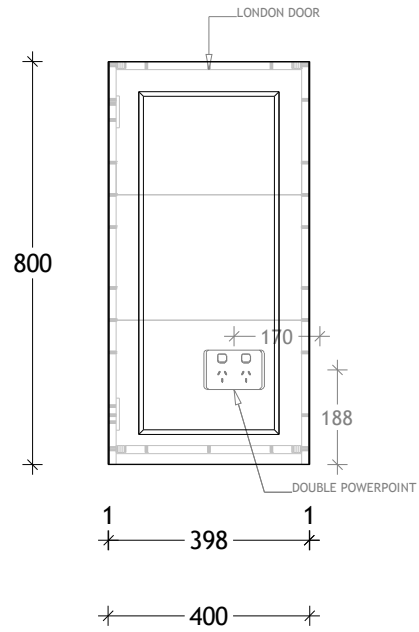

NAME:	LONDON SHAVER - TLSC4080
SIZE:	400
WK/WH:	-
CONFIGURATION:	LEFT HINGE DOOR

Please note: Door comes hinged on the left hand side as standard unless otherwise specified