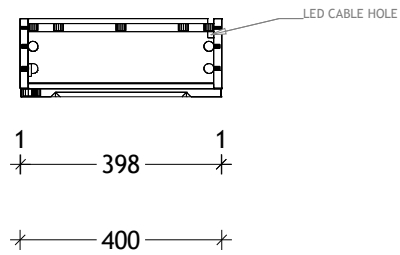

NAME:	LONDON SHAVER - TLSC4080
SIZE:	400
WK/WH:	-
CONFIGURATION:	LEFT HINGE DOOR

Please note: Door comes hinged on the left hand side as standard unless otherwise specified