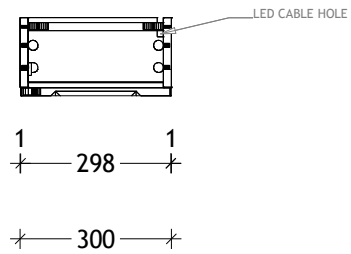

NAME:	LONDON SHAVER - TLSC3080
SIZE:	300
WK/WH:	-
CONFIGURATION:	LEFT HINGE DOOR

Please note: Door comes hinged on the left hand side as standard unless otherwise specified