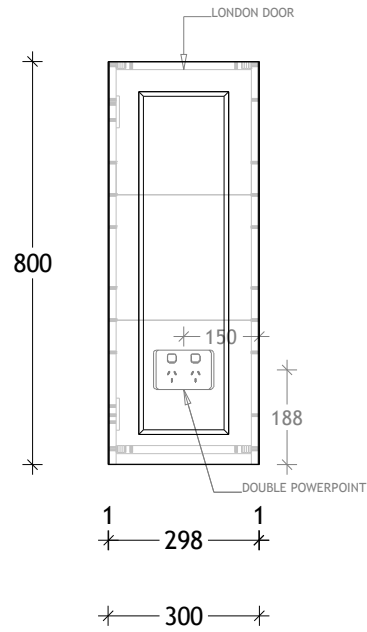

NAME:	LONDON SHAVER - TLSC3080
SIZE:	300
WK/WH:	-
CONFIGURATION:	LEFT HINGE DOOR

Please note: Door comes hinged on the left hand side as standard unless otherwise specified