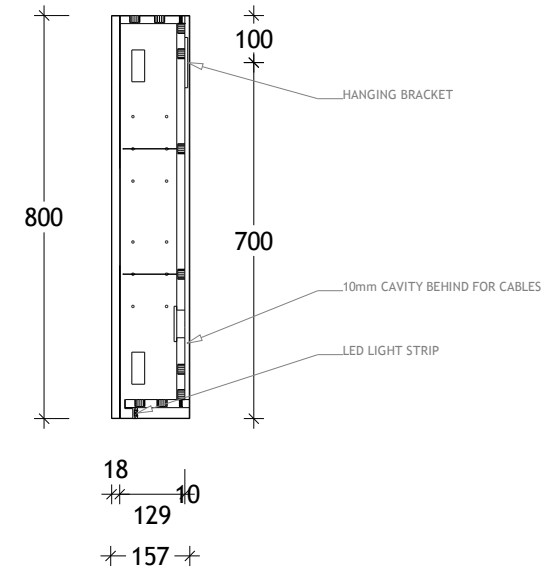

NAME:	LONDON SHAVER - TLSC3080
SIZE:	300
WK/WH:	-
CONFIGURATION:	LEFT HINGE DOOR

Please note: Door comes hinged on the left hand side as standard unless otherwise specified